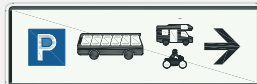

How to get here

Coming via motorway

- A81 Stuttgart - Heilbronn and Heilbronn - Stuttgart
- Exit No. 17 Stuttgart-Zuffenhausen towards B10
- Exit Stuttgart-Neuwirtshaus
- Take Schwieberdinger Straße / L1143 as far as Porscheplatz
- Then please follow the signs to the designated parking spaces

Coming from Stuttgart

- B10 towards A81 motorway
- Exit towards Korntal
- Turn right onto Stammheimer Straße, continue along Adestraße, then turn right onto Strohgäustraße as far as Porscheplatz
- Then please follow the signs to the designated parking spaces

There are signposts indicating the pedestrian route from the car park to the museum

Legend of map

- ① Porsche Museum
- ② Porsche Centre Stuttgart
- ③ New car deliveries
- ④ Works car sales
- 🚌 Bus parking
- S Station for S6/ S60 urban rail line
- U Station for U15 city rail line
- H Stop for 52 bus line
- P Underground parking access